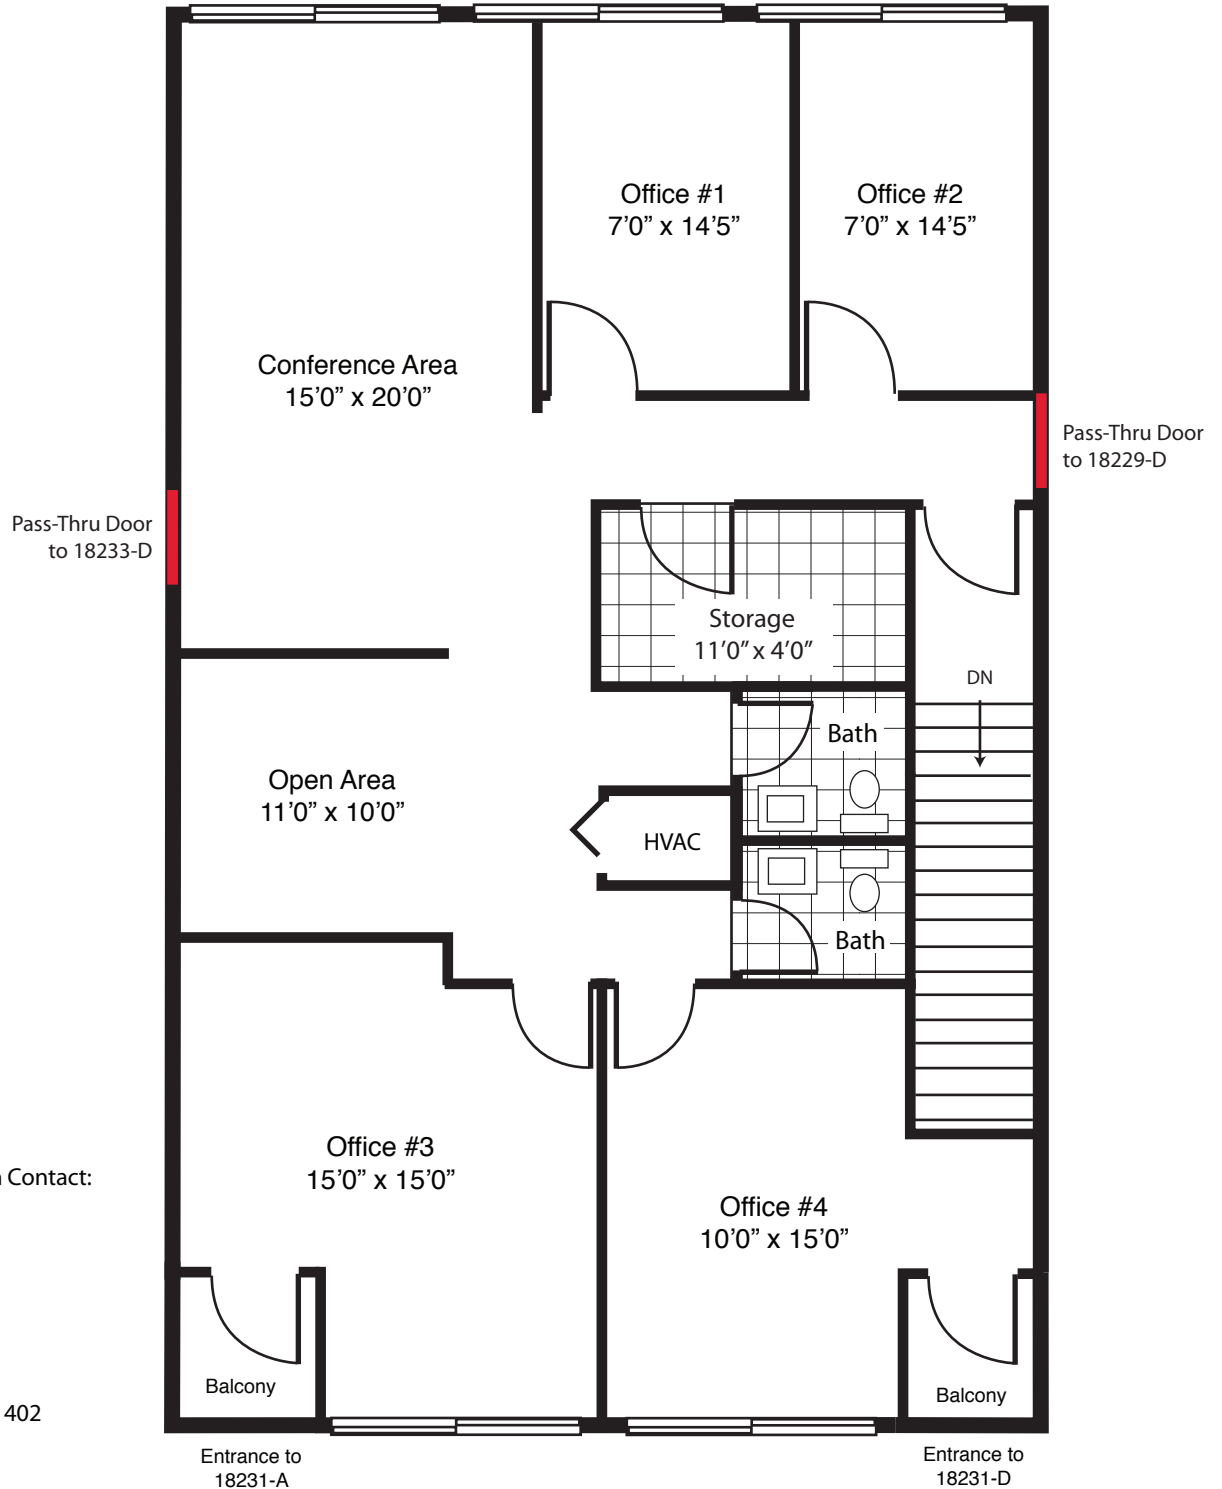

Upper Level  
Square Feet: 1575  
Office Space

For Leasing Information Contact:

Brian Pettit  
301-975-1020, Ext. 402