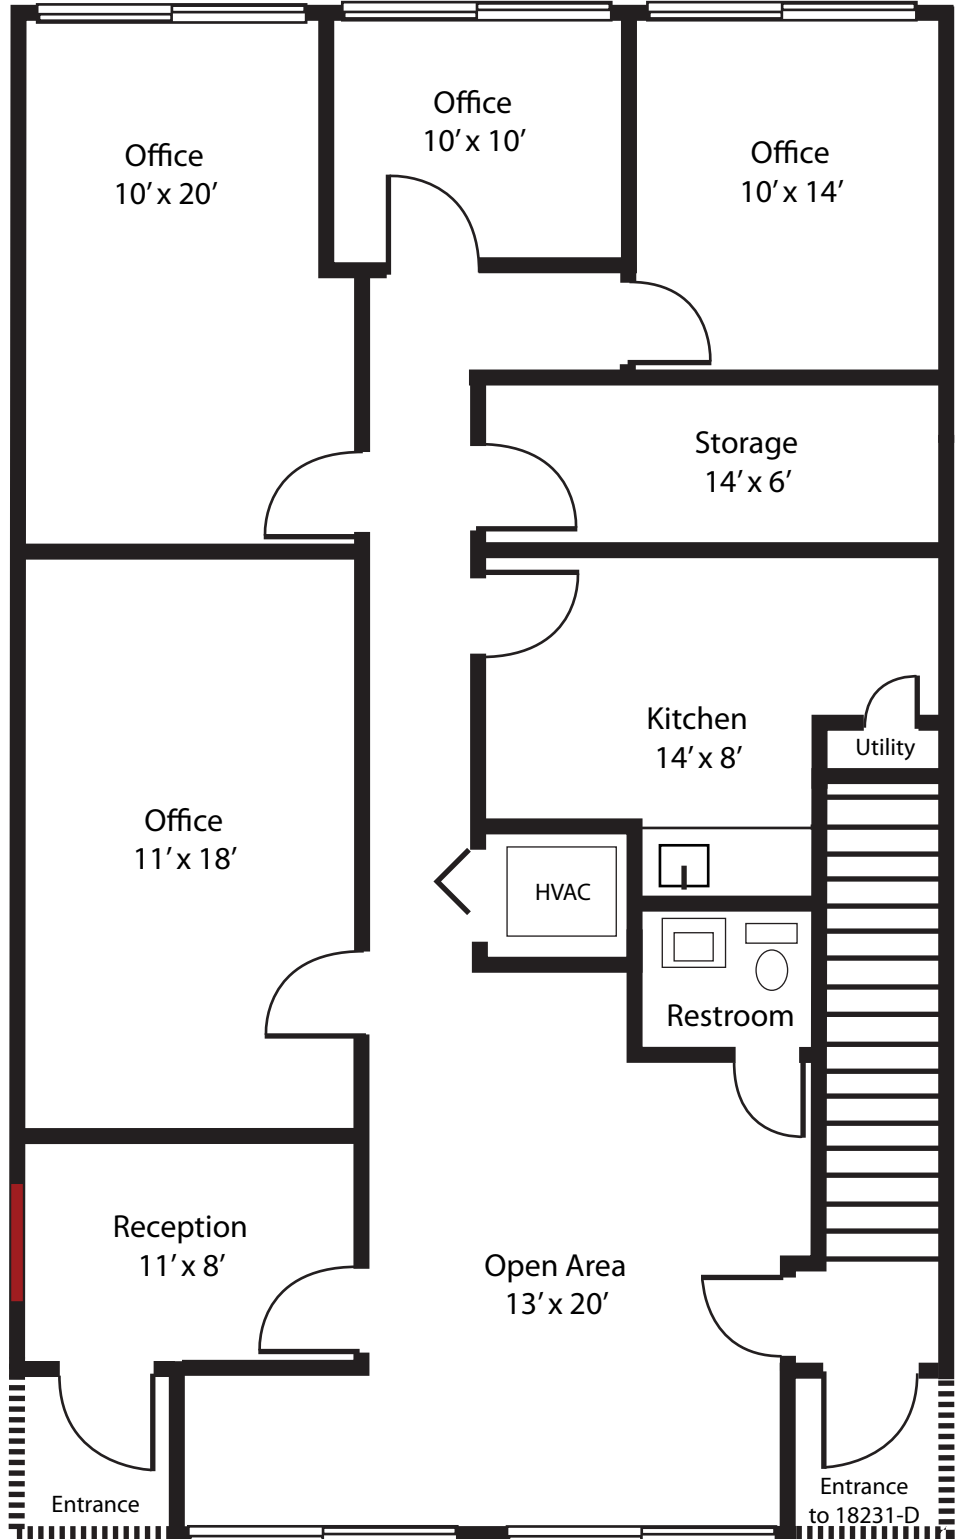

Lower Level  
Square Feet: 1575  
Office Space

For Leasing Information Contact:

Brian Pettit

301-975-1020, Ext. #402

Details and dimensions  
on floor plans are approximate and  
subject to change without notice.