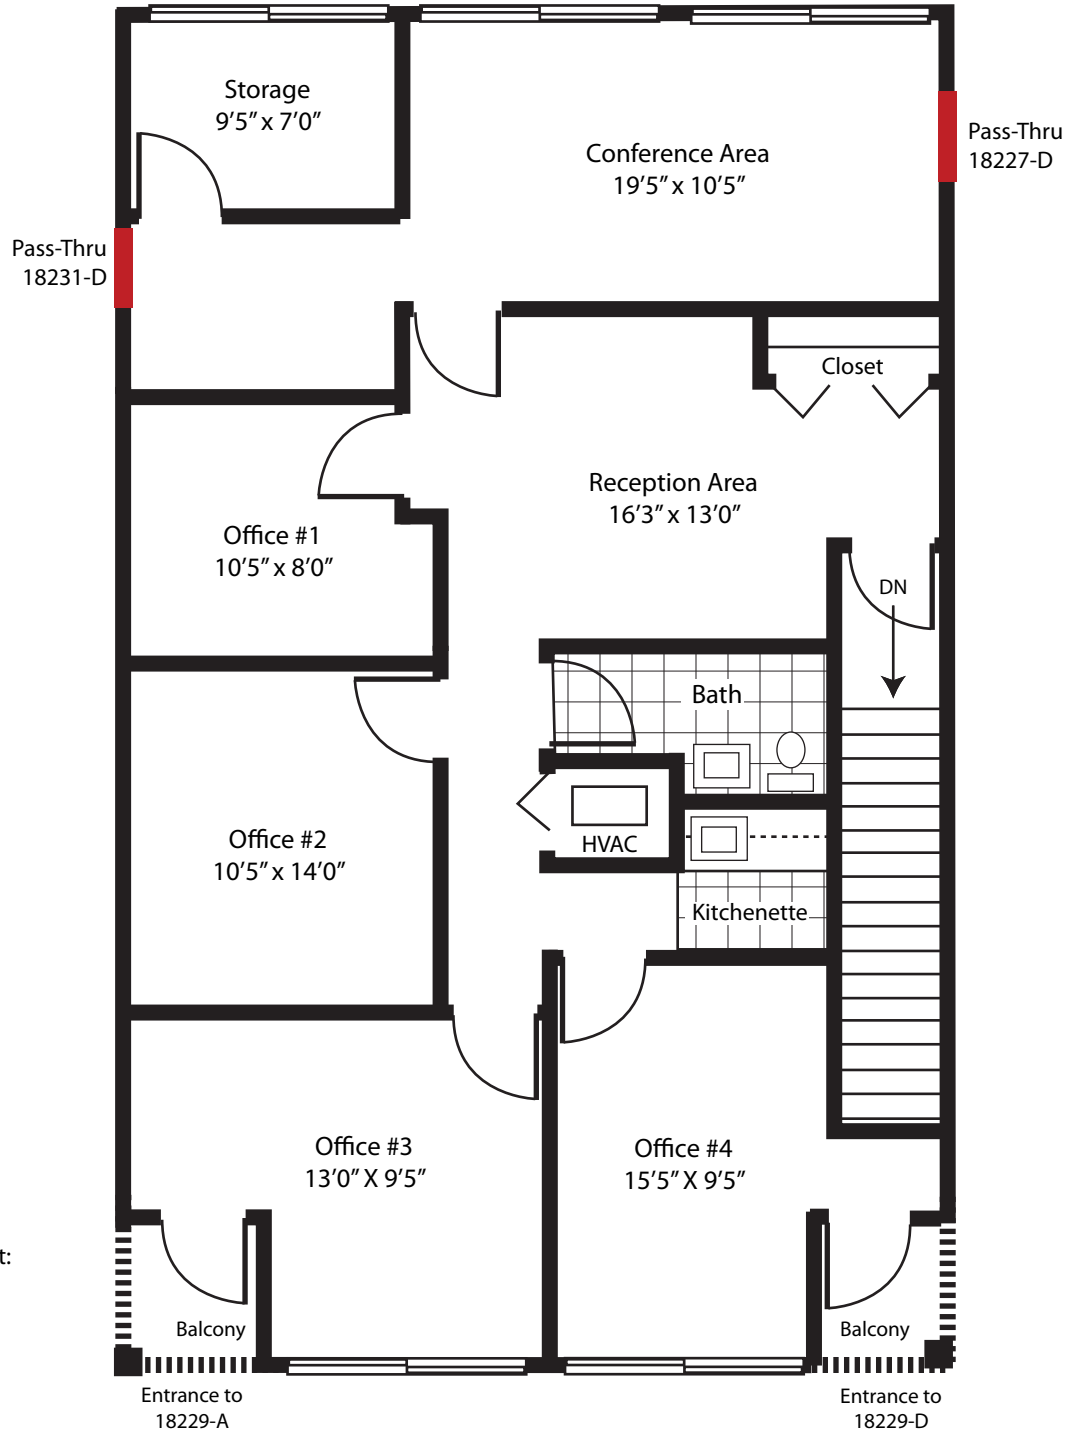

Upper Level
Square Feet: 1575
Office Space

For Leasing Information Contact:

Brian Pettit
301-975-1020, Ext. #402

Details and dimensions on floor plans are approximate and subject to change without notice.